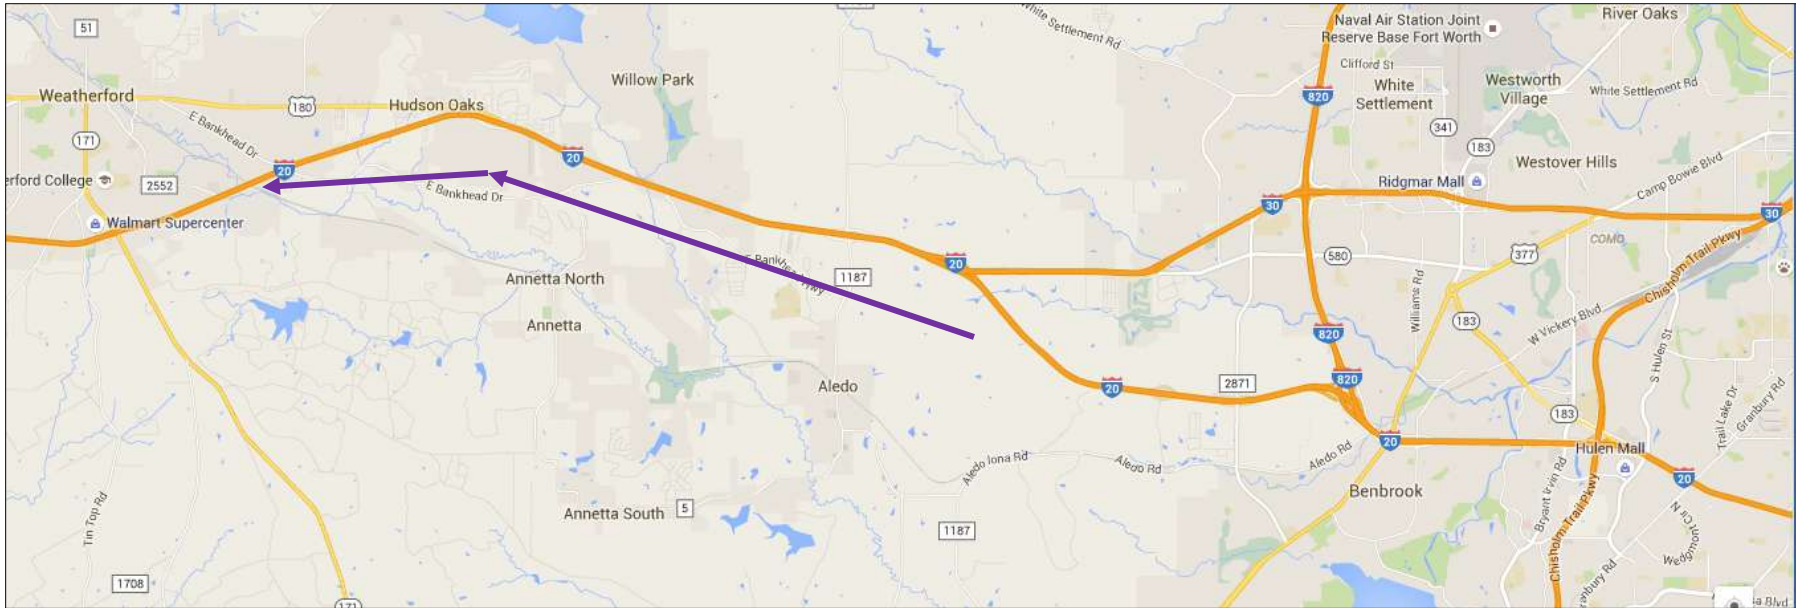

## Camp Holland

1419 Holland Lake Drive

Weatherford, TX 76086

Weatherford P&RD: 817-598-4124

West on I-20 from Dallas, west of Ft. Worth to exit 409

North on Santa Fe Drive, north on Holland Lake Drive

Parking is directly across from the softball fields.

Use exit 409